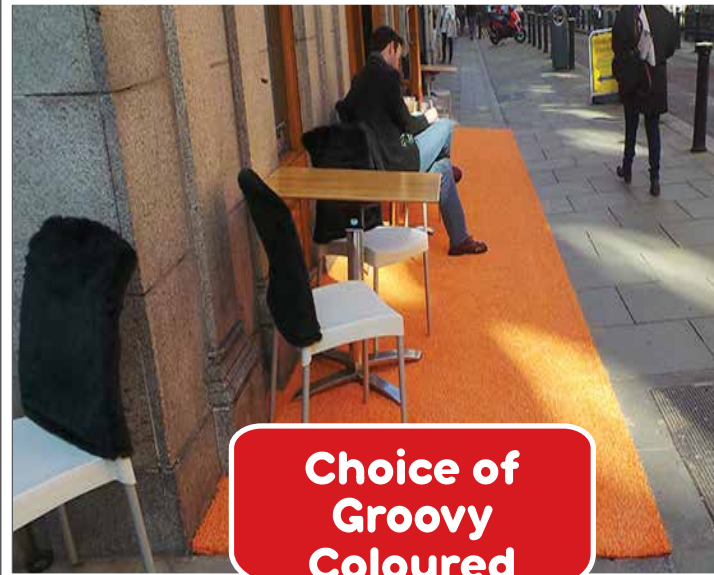

Choice of Groovy Coloured Grass

- FUNKY PINK
- TURQUOISE
- PURPLE
- LIME GREEN
- RED
- JET BLACK
- OFF BLACK
- WHITE
- ORANGE
- CHOCOLATE
- GREEN
- GREY & SILVER

Applications include: Corporate | Pubs & Restaurants | Interior designs
Film/TV | Hotels | Play Areas and much more....